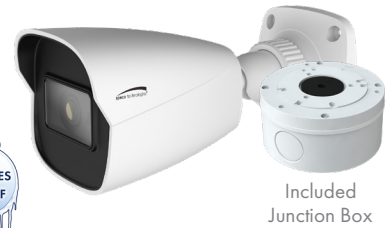

2MP H.265 IP Bullet Camera with Analytics

O2VB1

2.8mm fixed lens, white housing

Features

- Captures up to 2MP @ 30fps
- H.265/H.264/MJPEG compression supported
- Built-in standard PoE (IEEE 802.3af)
- True Day/Night operation (IR cut filter)
- Digital WDR
- IR range: Up to 100' (depending on scene reflection)
- 3.5mm mic input
- Micro SD card slot up to 128GB (card not included)
- ONVIF Profile T Compliant
- Line crossing, region intrusion and video blurring detection
- IP67 compliant, weather resistant
- Junction box included
- 5 year warranty

Camera Specifications

Image Sensor	Progressive scan 1/2.9" CMOS, 2MP
Maximum Resolution	1920 x 1080 (2MP)
Field of View	107° (H)
Minimum Illumination	0.013 lux @ F2.0, AGC ON, 0 lux with IR
Video Settings	Region of Interest, Privacy masking, Brightness, Contrast, Hue, Saturation, Denoise, Antiflicker, Day/Night mode, Infrared settings, Exposure, Gain, Corridor Pattern, Image flip/mirror
Day/Night	Smart IR up to 100' (depending on scene reflection)
Compensation	Digital WDR, BLC, HLC
Electronic Shutter Speed	1/25 - 1/100000 sec.
DNR	3D DNR
Angle Adjustment	Pan 0° ~ 360°, Tilt 0° ~ 80°, Rotation 0° ~ 360°