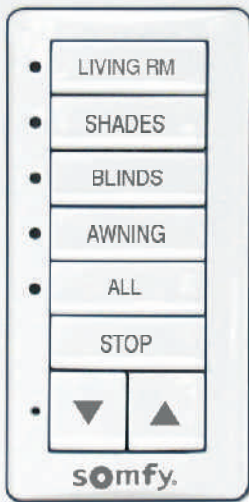

DecoFlex WireFree™ RTS

Personalized window covering control

The DecoFlex WireFree™ RTS battery powered wall switch features Radio Technology Somfy® (RTS) and may be personalized for intuitive control of window coverings. It is available fully assembled in one and five channel button versions or may be easily converted to a two, three or four channel button switch. Choose from three colors – white, ivory or black – to match any décor. The switch is designed to compliment the full range of Somfy RTS handheld transmitters, timers and interfaces. Whether the application calls for shades, blinds, draperies, rolling shutters, awnings or other window coverings, DecoFlex WireFree™ RTS is the solution for reliable control of window coverings powered by Somfy.

Included with each switch are a wall mounting bracket, blank channel button(s), temporary stick on channel button labels (available names on the opposite page), and wall plate. *optional screw-less wall plates, as shown on cover, available through your local home improvement retailer.

Easy To Use!

Select the appropriate channel button(s) and the adjacent amber LED(s) will illuminate. Then simply press the command button (up, down, stop) to adjust your window covering(s) to the desired position.

Personalize the DecoFlex WireFree™ RTS...

Convert to a Two, Three or Four Channel Button Version

The DecoFlex WireFree™ RTS provides added flexibility. Single and five channel button versions are offered completely assembled. The switch may also be easily converted to a two, three or four channel button version by simply selecting the corresponding face plate with the DecoFlex WireFree™ RTS wall switch. Please reference the Somfy price list for ordering information.