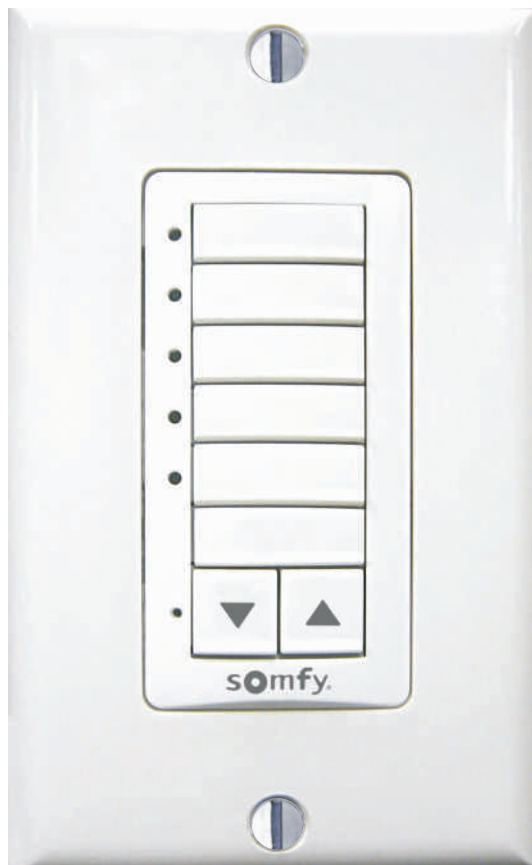

The DecoFlex WireFree™ RTS battery powered wall switch features Radio Technology Somfy® (RTS) and may be personalized for intuitive control of window coverings. It is available fully assembled in one and five channel button versions or may be easily converted to a two, three or four channel button switch. Choose from three colors – white, ivory or black – to match any décor. The switch is designed to compliment the full range of Somfy RTS handheld transmitters, timers and interfaces. Whether the application calls for shades, blinds, draperies, rolling shutters, awnings or other window coverings, DecoFlex WireFree™ RTS is the solution for reliable control of window coverings powered by Somfy.

Included with each switch are a wall mounting bracket, blank channel button(s), temporary stick on channel button labels (available names on the opposite page), and wall plate. *optional screw-less wall plates, as shown on cover, available through your local home improvement retailer.

5 Channel Button Versions

ACTUAL SIZE
Part #1810813 (WHITE)