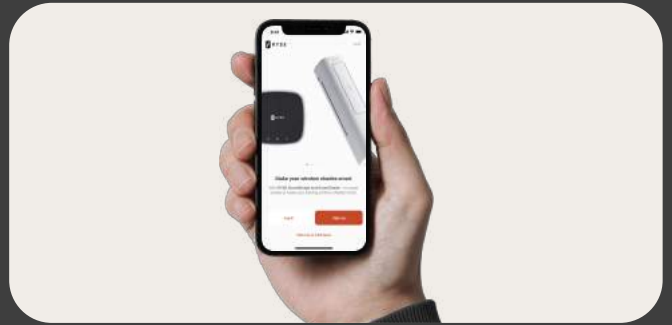

Total Control

Take full control of your environment with automations so versatile you may be in command from anywhere. Ryse SmartShades are voice activated and may be controlled from your smartphone or tablet.

Roman

The **RYSE SmartShade** is the first retrofit device that transforms your new or existing manual window shades with a fully automated system. Maximize the comfort of your home and take full control of your environment at a fraction of the cost of traditional motorized systems.

Product Features

Compatibility

Plastic-Beaded Chain

Metal-Beaded Chain

App Control

Smart Home Integration

On-Device Controls

3-Step Easy Installation