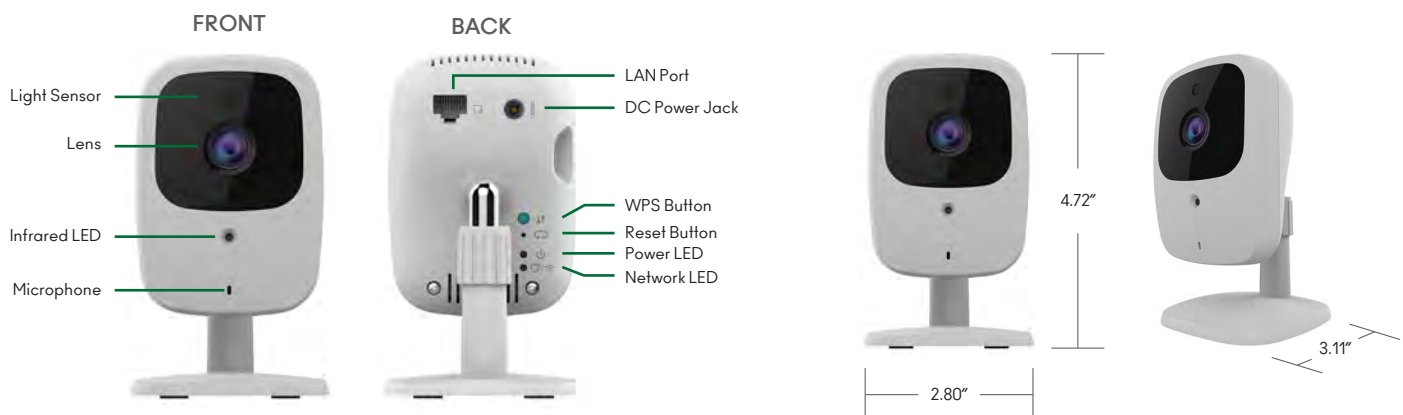

Detail Views & Dimensions