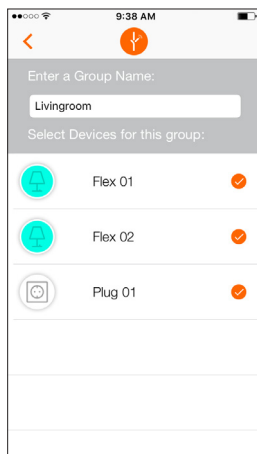

Plug In Group

LEDVANCE LLC
200 Ballardvale Street
Wilmington, MA 01887 USA
Phone 1-800-LIGHTBULB (1-800-544-4828)
www.sylvania.com

SYLVANIA and LEDVANCE are registered trademarks.
All other trademarks are those of their respective owners.
Product Licensee of Trademark SYLVANIA in General Lighting.
Specifications subject to change without notice.

[/sylvania](#) [/sylvania](#)