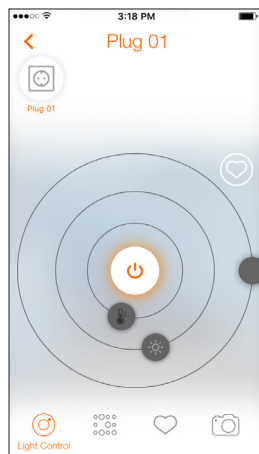

The LIGHTIFY Plug allows control over lamps or other small electronic devices by turning them on and off via smartphone. It can be placed in any standard outlet enabling you to create schedules to automatically turn your electronics on/off. Great for space heaters, air conditioners, small appliances or lamps.

Product Offering

Item Number	Ordering Description
72922	ZB15APLUGONOFFINDRLFY
73692	2.4GHZ/ZB/GATEWAY/LFY

Application Information

Applications

- Residential
- Small business

Application Notes

1. Wireless Gateway works with LIGHTIFY compatible light sources and/or devices
2. Requires active WiFi Network and LIGHTIFY Compatible ZigBee Products (must be placed in range of wireless router)
3. Free LIGHTIFY App runs on Apple iOS7 or above and Android 4.1 or above
4. 2-year limited product warranty

Lamp Dimensions

	(A) Length in (mm)	(B) Width in (mm)	(C) Height in (mm)
Plug-in Smart Switch	3.15 (80)	1.97 (50)	2.13 (54)

LIGHTIFY® App

LIGHTIFY App: Free download on any device which runs on Apple iOS7 or above and Android 4.1 or above